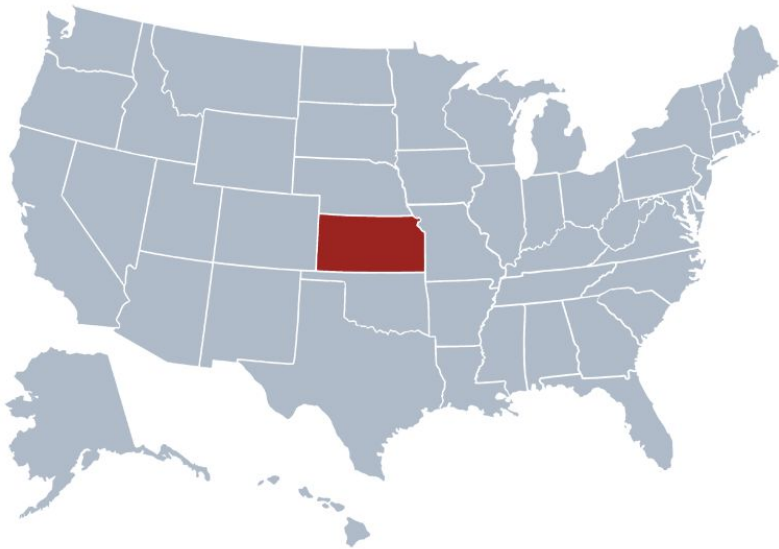

*Bethel
College*

Information about Bethel College

- 500 students
- Approx. 70 instructors
- Oldest Mennonite college in North America
- 4-year liberal arts college
- Private

- Located in Kansas, 28 miles north of Wichita
- 180 miles to Kansas City